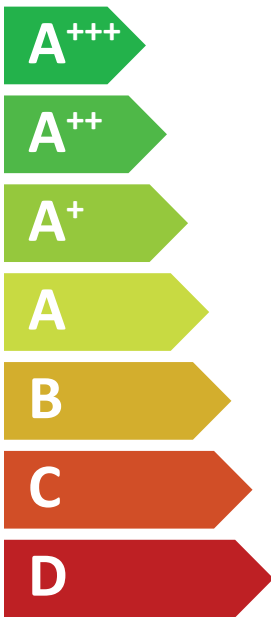

ENERG
енергия · ενέργεια

KAISAI

KHA-08RY1-B
KMK-240L-100RY3

A⁺⁺

A⁺

Two icons showing sound power levels. The top icon shows a speaker inside a house with the text "40 dB". The bottom icon shows a speaker outside a house with the text "59 dB".

Three colored squares representing power output options: a dark blue square for "6 kW", a medium blue square for "7 kW", and a light blue square for "8 kW".