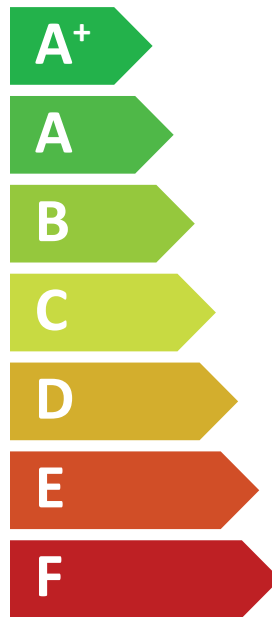

ENERG
енергия · ενέργεια

KAISAI

KHA-08RY1-B
KMK-240L-100RY3

A⁺⁺

A⁺

Two icons showing sound power levels. The top icon shows a speaker inside a house with the text "40 dB". The bottom icon shows a speaker outside a house with the text "59 dB".

Three colored squares representing power output options: a dark blue square for "6 kW", a medium blue square for "7 kW", and a light blue square for "8 kW".