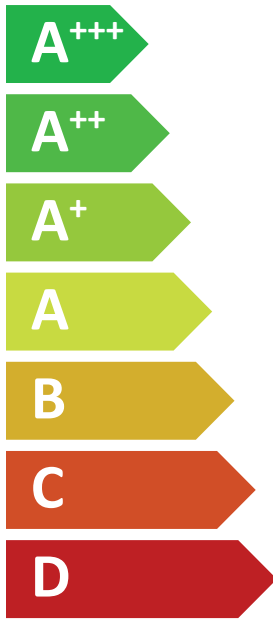

ENERG
енергия · ενεργεια

KAISAI

KHA-12RY3-B
KMK-240L-160RY3

A⁺⁺

A⁺

Two icons showing sound power levels. The top icon shows a house with a speaker and the text "42 dB". The bottom icon shows a house with a speaker and the text "64 dB".

Legend for power consumption: a dark blue square for 10 kW, a medium blue square for 12 kW, and a light blue square for 12 kW.