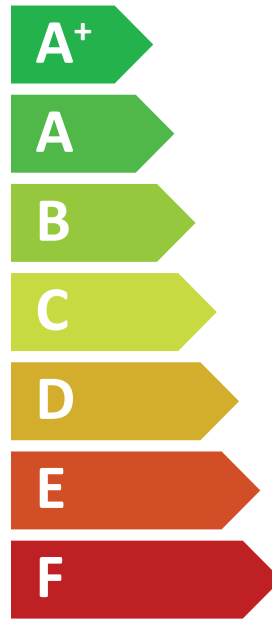

ENERG
енергия · ενεργεια

KAISAI

KHA-12RY3-B
KMK-240L-160RY3

A⁺⁺

A⁺

Two icons showing sound power levels. The top icon shows a house with a speaker and the text "42 dB". The bottom icon shows a house with a speaker and the text "64 dB".

Legend for power consumption: a dark blue square for 10 kW, a medium blue square for 12 kW, and a light blue square for 12 kW.