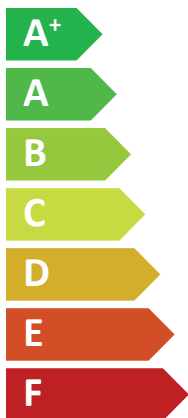

Three power output options represented by colored squares: a dark blue square for "6 kW", a medium blue square for "7 kW", and a light blue square for "8 kW".

ENERG

енергия · ενεργεια

KAISAI

KHA-08RY1-B
KMK-240L-100RY3

KAISAI

KHA-10RY1-B
KMK-240L-100RY3

A⁺⁺

A⁺

Two icons showing sound power levels: a speaker icon with sound waves and a house icon with sound waves. Below the speaker icon is the text "40 dB" and below the house icon is "60 dB".

A legend for power consumption in kW, showing three colored squares: dark blue for 7 kW, medium blue for 9 kW, and light blue for 8 kW.

ENERG
енергия · ενεργεια

KAISAI

KHA-12RY3-B
KMK-240L-160RY3

A⁺⁺

A⁺

Two icons showing sound power levels: a speaker icon with a house inside labeled **42 dB**, and a house icon with a speaker inside labeled **64 dB**.

Legend for power consumption: a dark blue square for **10 kW**, a medium blue square for **12 kW**, and a light blue square for **12 kW**.

ENERG
енергия · ενεργεια

KAISAI

KHA-14RY3-B
KMK-240L-160RY3

A⁺⁺

A⁺