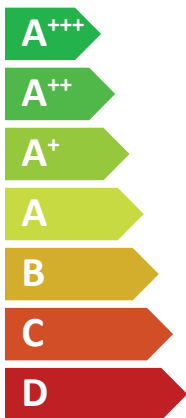

Three power output options represented by colored squares: a dark blue square for "6 kW", a medium blue square for "7 kW", and a light blue square for "8 kW".

ENERG

енергия · ενεργεια

KAISAI

KHA-08RY1-B
KMK-240L-100RY3

KAISAI

KHA-10RY1-B
KMK-240L-100RY3

A⁺⁺

A⁺

Two icons showing sound power levels: a speaker icon with sound waves and a house icon with sound waves. Below the speaker icon is the text "40 dB" and below the house icon is "60 dB".

A legend for power consumption in kW, showing three colored squares: dark blue for 7 kW, medium blue for 9 kW, and light blue for 8 kW.

ENERG
енергия · ενεργεια

KAISAI

KHA-12RY3-B
KMK-240L-160RY3

A⁺⁺

A⁺

Two icons showing sound power levels: a speaker icon with a house inside labeled **42 dB**, and a house icon with a speaker inside labeled **64 dB**.

Legend for power consumption: a dark blue square for **10 kW**, a medium blue square for **12 kW**, and a light blue square for **12 kW**.

ENERG
енергия · ενεργεια

KAISAI

KHA-14RY3-B
KMK-240L-160RY3

A⁺⁺

A⁺