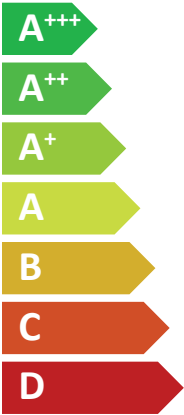

KAISAI

KHA-08RY1-B
KMK-190L-100RY1

A⁺⁺

A⁺

Two sound power level icons. The top one shows a speaker icon with sound waves and the text "40 dB". The bottom one shows a house icon with sound waves and the text "59 dB".

Three power output options represented by colored squares: a dark blue square for "6 kW", a medium blue square for "7 kW", and a light blue square for "8 kW".

ENERG

енергия · ενεργεια

KAISAI

KHA-08RY1-B
KMK-240L-100RY3

A legend for power consumption in kW, showing three colored squares: dark blue for 7 kW, medium blue for 9 kW, and light blue for 8 kW.

ENERG
енергия · ενεργεια

KAISAI

KHA-12RY3-B
KMK-240L-160RY3

A⁺⁺

A⁺

Two icons showing sound power levels: a speaker icon with a house inside labeled **42 dB**, and a house icon with a speaker inside labeled **64 dB**.

Two icons showing sound power levels: a speaker icon with a house inside labeled **44 dB**, and a house icon with a speaker inside labeled **68 dB**.

Legend for power consumption in kW, shown as colored squares: dark blue for 12 kW, medium blue for **13 kW**, and light blue for 14 kW.