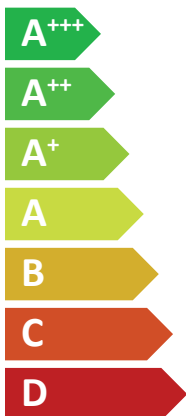

Three power output options represented by colored squares: a dark blue square for "6 kW", a medium blue square for "7 kW", and a light blue square for "8 kW".

ENERG

енергия · ενεργεια

KAISAI

KHA-08RY1-B
KMK-240L-100RY3

KAISAI

KHA-10RY1-B
KMK-190L-100RY1

A⁺⁺

A⁺

Two icons showing sound power levels. The top icon shows a speaker inside a house with the text "40 dB". The bottom icon shows a speaker outside a house with the text "60 dB".

A legend with three colored squares and their corresponding power consumption values: a dark blue square for "7 kW", a medium blue square for "8 kW", and a light blue square for "9 kW".

ENERG
енергия · ενεργεια

KAISAI

KHA-10RY1-B
KMK-240L-100RY3

A⁺⁺

A⁺

Two icons showing sound power levels: a speaker icon with sound waves and a house icon with sound waves. Below the speaker icon is the text "40 dB" and below the house icon is "60 dB".