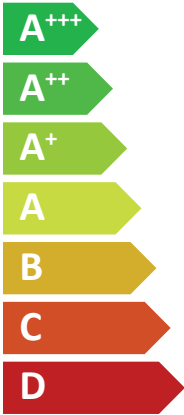

■ 4 kW

■ 6 kW

■ 5 kW

ENERG

енергия · ενεργεια

KAISAI

KHA-06RY1-B
KMK-240L-100RY3

A⁺⁺

KAISAI

KHA-08RY1-B
KMK-190L-100RY1

A⁺⁺

A⁺

Two sound power level icons. The top one shows a speaker icon with sound waves and the text "40 dB". The bottom one shows a house icon with sound waves and the text "59 dB".

Three power output options represented by colored squares: a dark blue square for "6 kW", a medium blue square for "7 kW", and a light blue square for "8 kW".

ENERG

енергия · ενεργεια

KAISAI

KHA-08RY1-B
KMK-240L-100RY3

Two icons showing sound power levels: a speaker icon with a house inside labeled **44 dB**, and a house icon with a speaker inside labeled **68 dB**.

Legend for power consumption in kW, shown as colored squares: dark blue for 12 kW, medium blue for **13 kW**, and light blue for 14 kW.