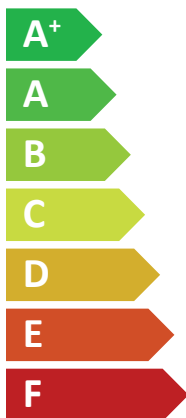

A⁺

Two icons showing sound power levels: a speaker icon with a house inside labeled **44 dB**, and a house icon with a speaker inside labeled **68 dB**.