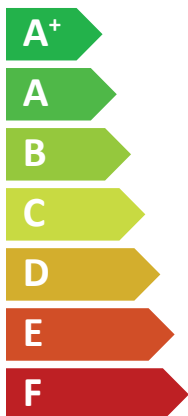

Three power output options represented by colored squares: a dark blue square for "6 kW", a medium blue square for "7 kW", and a light blue square for "8 kW".

ENERG

енергия · ενεργεια

KAISAI

KHA-08RY1-B
KMK-240L-100RY3

KAISAI

KHA-10RY1-B
KMK-190L-100RY1

A⁺⁺

A⁺

Two icons showing sound power levels. The top icon shows a speaker inside a house with the text "40 dB". The bottom icon shows a speaker outside a house with the text "60 dB".

A legend with three colored squares and their corresponding power consumption values: a dark blue square for "7 kW", a medium blue square for "8 kW", and a light blue square for "9 kW".

ENERG
енергия · ενεργεια

KAISAI

KHA-10RY1-B
KMK-240L-100RY3

A⁺⁺

A⁺

Two icons showing sound power levels: a speaker icon with sound waves and a house icon with sound waves. Below the speaker icon is the text "40 dB" and below the house icon is "60 dB".