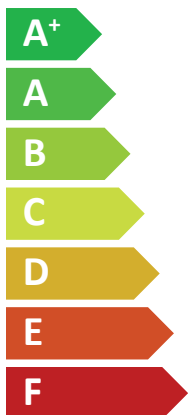

A⁺

40 dB

59 dB