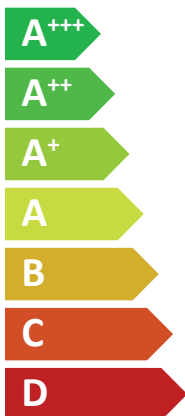

Three power output options represented by colored squares: a dark blue square for "6 kW", a medium blue square for "7 kW", and a light blue square for "8 kW".

ENERG

енергия · ενεργεια

KAISAI

KHA-08RY1-B
KMK-240L-100RY3

A legend for power consumption in kW, showing three colored squares: dark blue for 7 kW, medium blue for 9 kW, and light blue for 8 kW.

ENERG
енергия · ενεργεια

KAISAI

KHA-12RY3-B
KMK-240L-160RY3

A⁺⁺

A⁺

Two icons showing sound power levels: a speaker icon with a house inside labeled **42 dB**, and a house icon with a speaker inside labeled **64 dB**.

Legend for power consumption: a dark blue square for **10 kW**, a medium blue square for **12 kW**, and a light blue square for **12 kW**.

ENERG
енергия · ενεργεια

KAISAI

KHA-14RY3-B
KMK-240L-160RY3

A⁺⁺

A⁺

Two icons showing sound power levels: a speaker icon with a house inside labeled **44 dB**, and a house icon with a speaker inside labeled **68 dB**.

Legend for power consumption in kW, shown as colored squares: dark blue for 12 kW, medium blue for **13 kW**, and light blue for 14 kW.