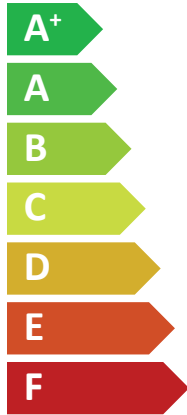

A⁺

38 dB

58 dB

■ 4 kW

■ 6 kW

■ 5 kW

ENERG

енергия · ενεργεια

KAISAI

KHA-08RY1-B
KMK-190L-100RY1

A⁺⁺

A⁺

Two sound power level icons. The top one shows a speaker icon with sound waves and the text "40 dB". The bottom one shows a house icon with sound waves and the text "59 dB".

Three power output options represented by colored squares: a dark blue square for "6 kW", a medium blue square for "7 kW", and a light blue square for "8 kW".

ENERG

енергия · ενεργεια

KAISAI

KHA-08RY1-B
KMK-240L-100RY3

Two icons showing sound power levels: a speaker icon with a house inside labeled **44 dB**, and a house icon with a speaker inside labeled **68 dB**.

Legend for power consumption in kW, shown as colored squares: dark blue for 12 kW, medium blue for **13 kW**, and light blue for 14 kW.