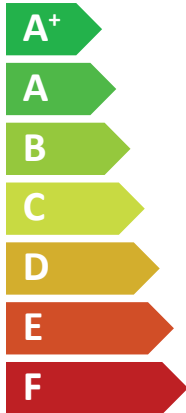

ENERG

енергия · ενεργεια

KAISAI

KHA-06RY1-B
KMK-190L-100RY1

A⁺⁺

A⁺

38 dB

58 dB

KAISAI

KHA-08RY1-B
KMK-190L-100RY1

A⁺⁺

A⁺

Two sound power level icons. The top one shows a speaker icon with sound waves and the text "40 dB". The bottom one shows a house icon with sound waves and the text "59 dB".

Three power output options represented by colored squares: a dark blue square for "6 kW", a medium blue square for "7 kW", and a light blue square for "8 kW".

ENERG

енергия · ενεργεια

KAISAI

KHA-08RY1-B
KMK-240L-100RY3

Two icons showing sound power levels: a speaker icon with a house inside labeled **44 dB**, and a house icon with a speaker inside labeled **68 dB**.

Legend for power consumption in kW, shown as colored squares: dark blue for 12 kW, medium blue for **13 kW**, and light blue for 14 kW.