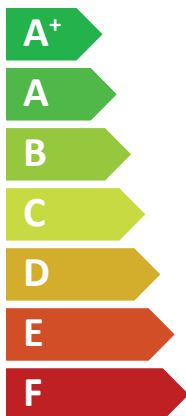

Three power output options represented by colored squares: a dark blue square for "6 kW", a medium blue square for "7 kW", and a light blue square for "8 kW".

ENERG

енергия · ενεργεια

KAISAI

KHA-08RY1-B
KMK-240L-100RY3

A legend for power consumption in kW, showing three colored squares: dark blue for 7 kW, medium blue for 9 kW, and light blue for 8 kW.

ENERG
енергия · ενεργεια

KAISAI

KHA-12RY3-B
KMK-240L-160RY3

A⁺⁺

A⁺

Two icons showing sound power levels: a speaker icon with a house inside labeled **42 dB**, and a house icon with a speaker inside labeled **64 dB**.

Legend for power consumption: a dark blue square for **10 kW**, a medium blue square for **12 kW**, and a light blue square for **12 kW**.

ENERG
енергия · ενεργεια

KAISAI

KHA-14RY3-B
KMK-240L-160RY3

A⁺⁺

A⁺

Two icons showing sound power levels: a speaker icon with a house inside labeled **44 dB**, and a house icon with a speaker inside labeled **68 dB**.

Legend for power consumption in kW, shown as colored squares: dark blue for 12 kW, medium blue for **13 kW**, and light blue for 14 kW.