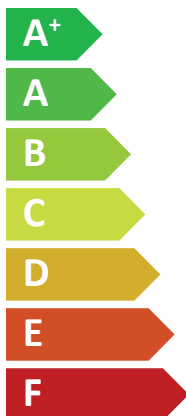

KAISAI

KHA-08RY1-B
KMK-190L-100RY1

A⁺⁺

A⁺

Two sound power level icons. The top one shows a speaker icon with sound waves and the text "40 dB". The bottom one shows a house icon with sound waves and the text "59 dB".

Three power output options represented by colored squares: a dark blue square for "6 kW", a medium blue square for "7 kW", and a light blue square for "8 kW".

ENERG

енергия · ενεργεια

KAISAI

KHA-08RY1-B
KMK-240L-100RY3

A⁺⁺

A⁺

40 dB

59 dB

■ 6 kW

■ 7 kW

■ 8 kW

ENERG
енергия · ενεργεια

KAISAI

KHA-10RY1-B
KMK-190L-100RY1

A⁺⁺

A⁺

Two icons showing sound power levels. The top icon shows a speaker inside a house with the text "40 dB". The bottom icon shows a speaker outside a house with the text "60 dB".