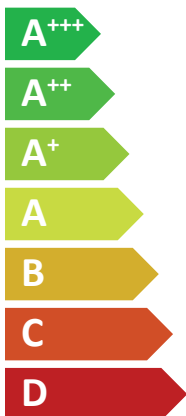

KAISAI

KHA-08RY1-B
KMK-190L-100RY1

A⁺⁺

A⁺

Two sound power level icons. The top one shows a speaker icon with sound waves and the text "40 dB". The bottom one shows a house icon with sound waves and the text "59 dB".

Three power output options represented by colored squares: a dark blue square for "6 kW", a medium blue square for "7 kW", and a light blue square for "8 kW".

ENERG

енергия · ενεργεια

KAISAI

KHA-08RY1-B
KMK-240L-100RY3

KAISAI

KHA-10RY1-B
KMK-190L-100RY1

A⁺⁺

A⁺

Two icons showing sound power levels. The top icon shows a speaker inside a house with the text "40 dB". The bottom icon shows a speaker outside a house with the text "60 dB".