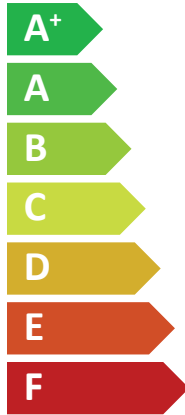

A⁺

38 dB

58 dB